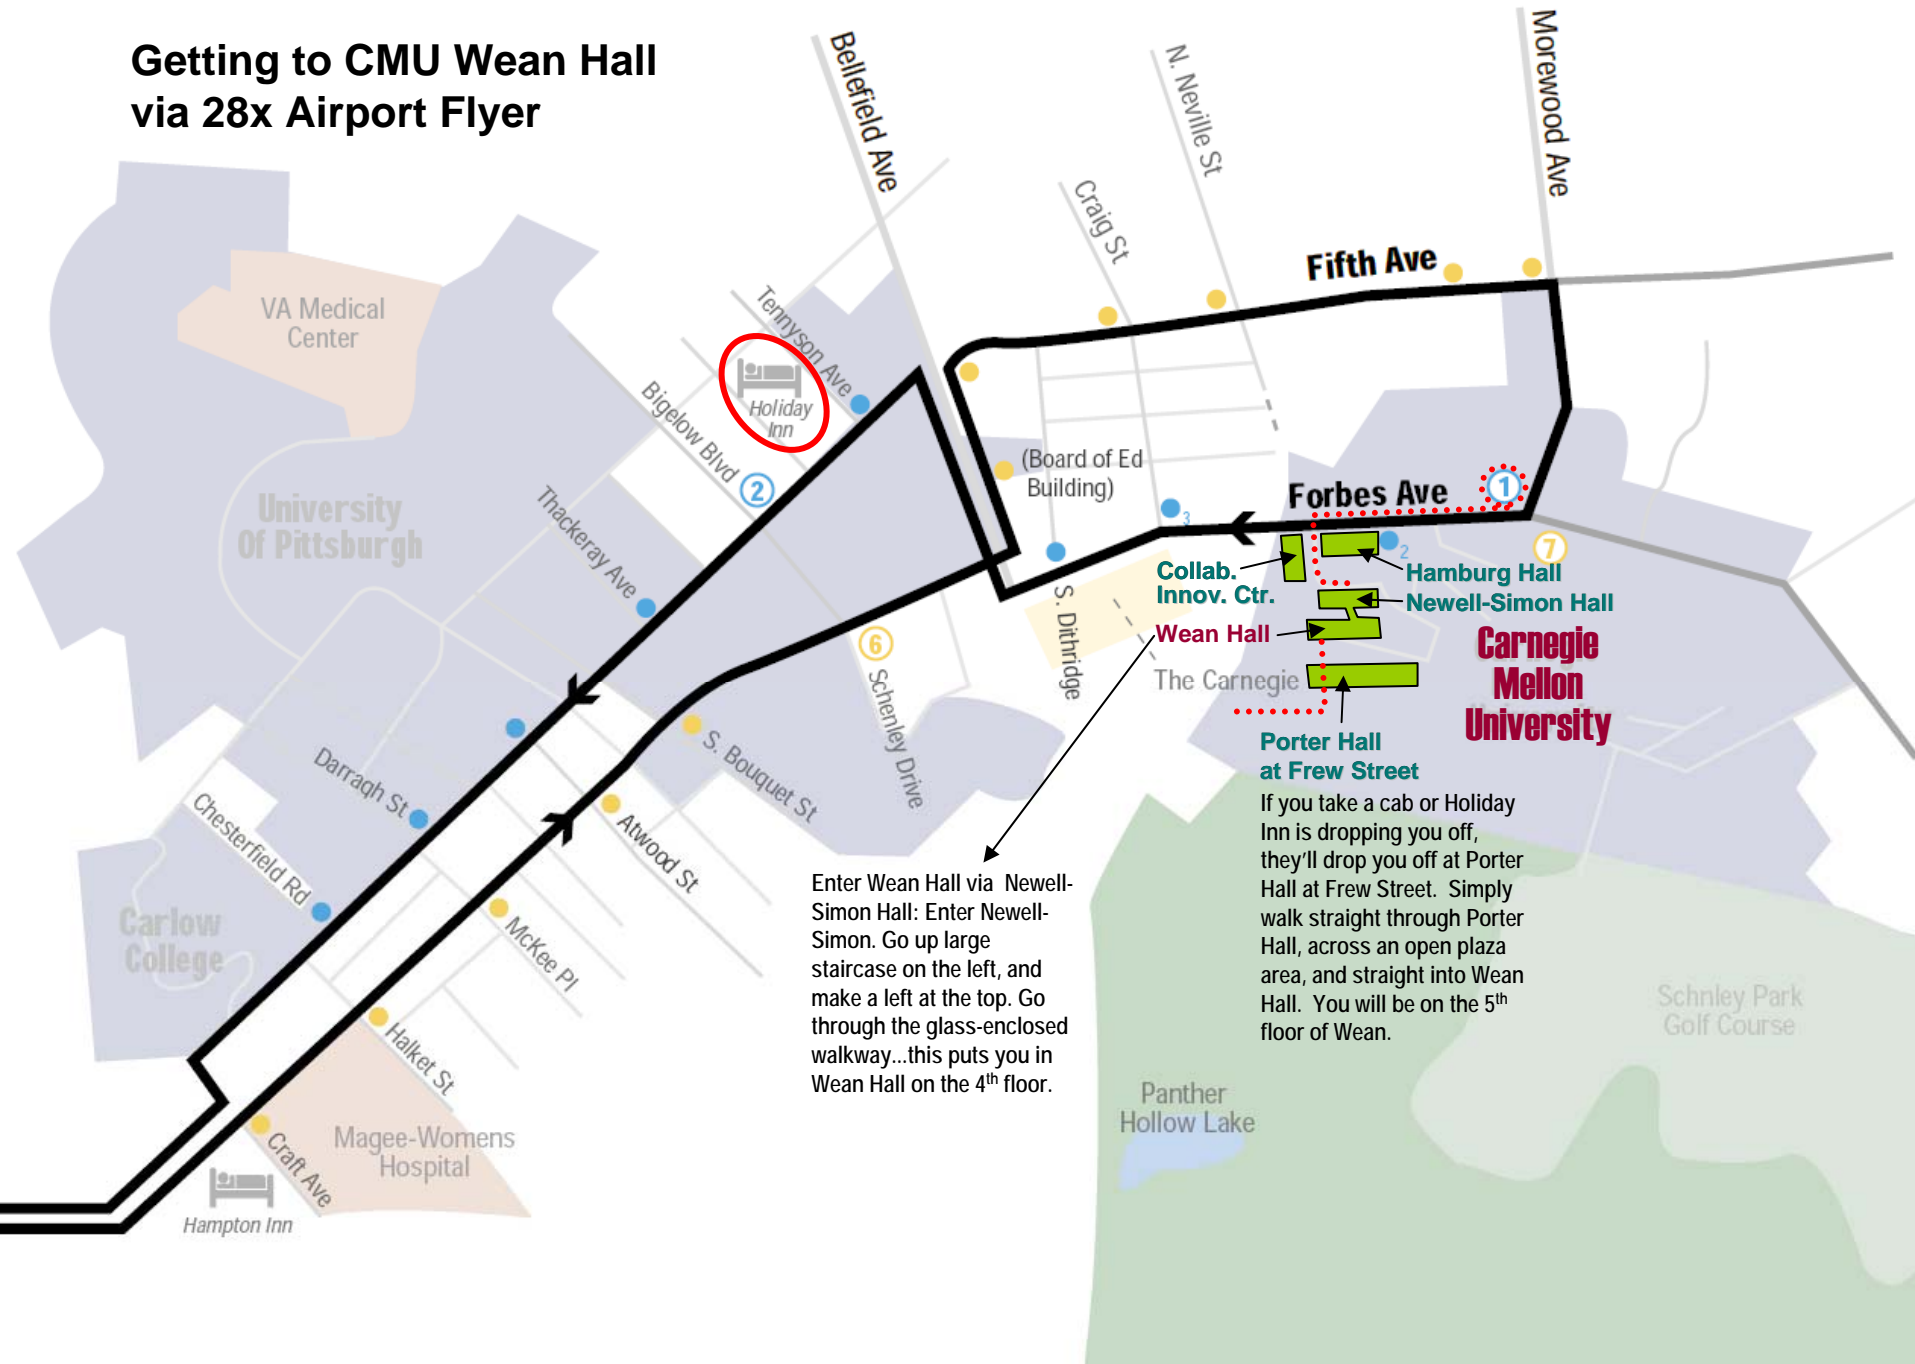

Getting to CMU Wean Hall via 28x Airport Flyer

Enter Wean Hall via Newell-Simon Hall: Enter Newell-Simon. Go up large staircase on the left, and make a left at the top. Go through the glass-enclosed walkway...this puts you in Wean Hall on the 4th floor.

Porter Hall at Frew Street

If you take a cab or Holiday Inn is dropping you off, they'll drop you off at Porter Hall at Frew Street. Simply walk straight through Porter Hall, across an open plaza area, and straight into Wean Hall. You will be on the 5th floor of Wean.