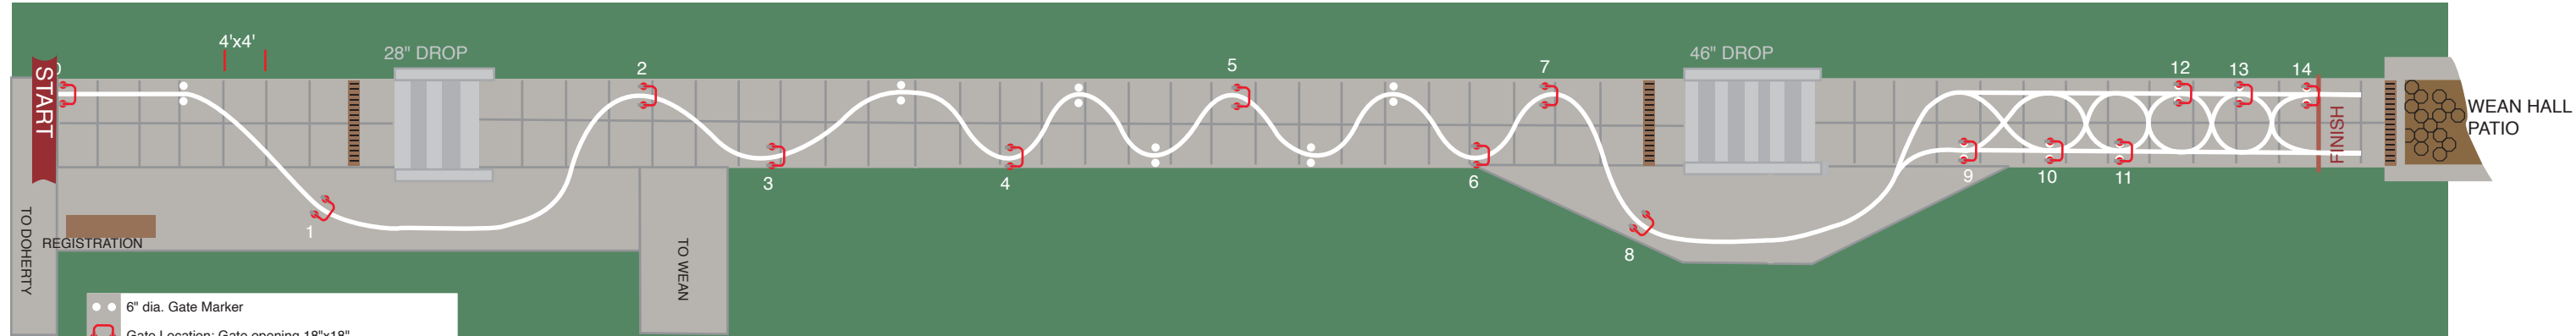

April 3, 2024 Mobot Mini-Challenge Course Layout

- • 6" dia. Gate Marker
- 🔴 Gate Location: Gate opening 18"x18"
- * Actual Gate Locations will be announced 48 hours prior to race

for more details, e-mail Mobot@cs.cmu.edu, or see www.cs.cmu.edu/mobot